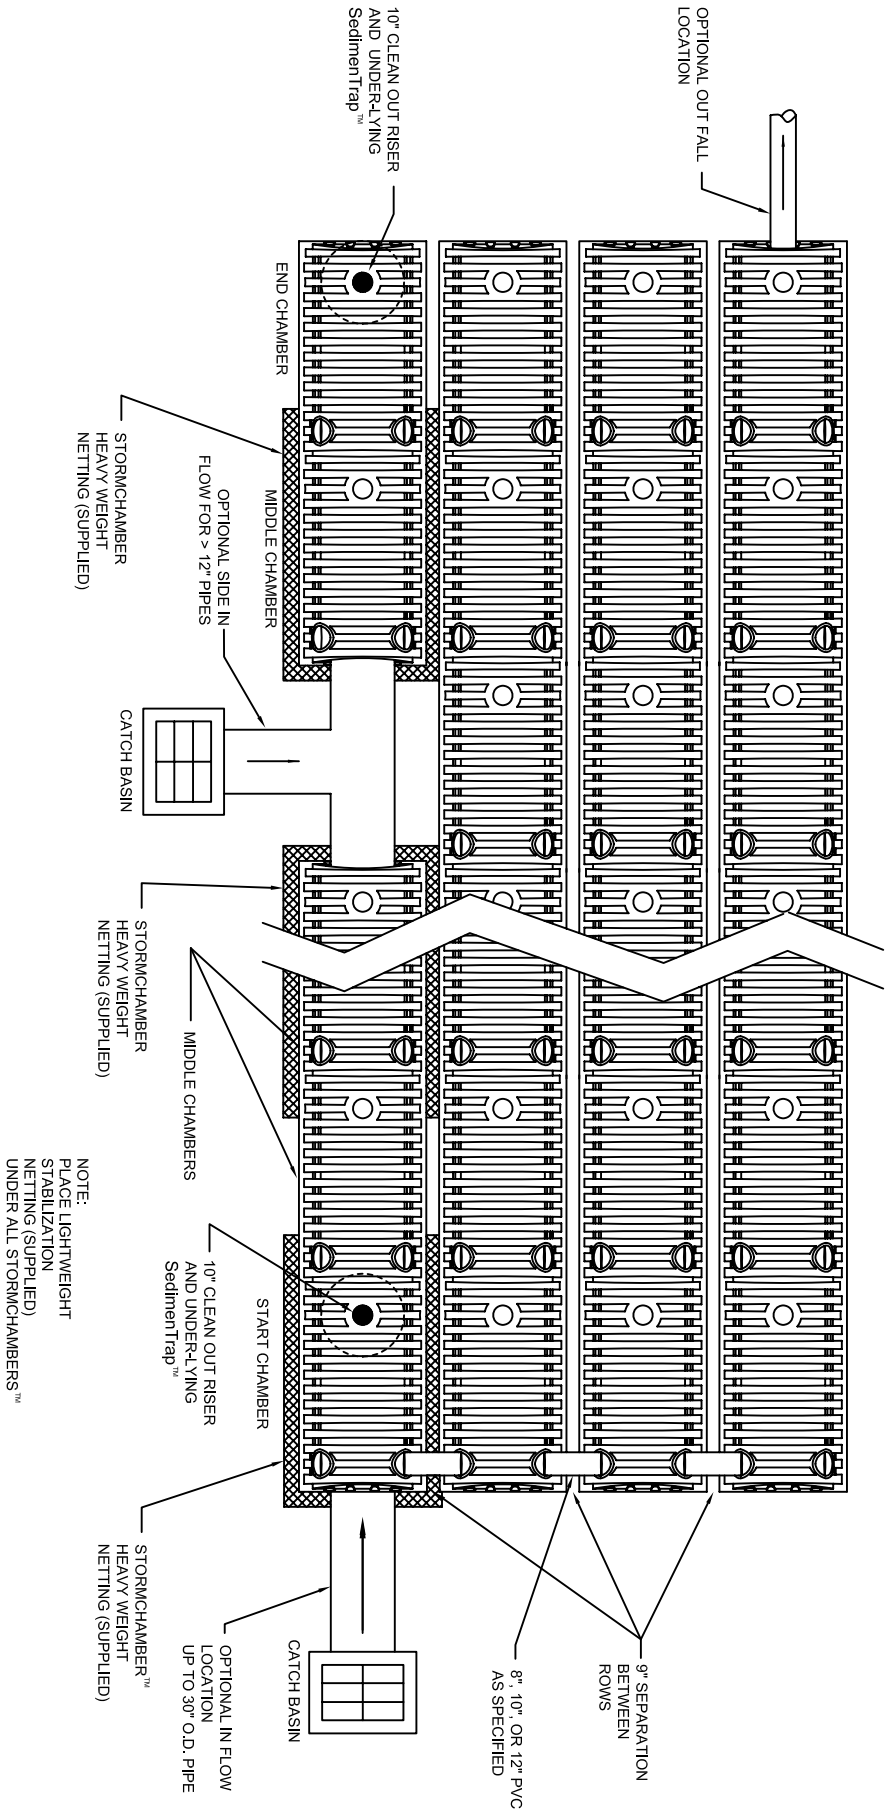

# EXAMPLE CONFIGURATION SIDE FEED > 12" PVC

FOR PRICING AND AVAILABILITY CONTACT:  
**StormChamber™**  
 TOLL FREE: 1-877-426-9128  
 e-mail: info@stormchambers.com  
 WWW.STORMCHAMBERS.COM

NOTE:  
 PLACE LIGHTWEIGHT  
 STABILIZATION  
 NETTING (SUPPLIED)  
 UNDER ALL STORMCHAMBERS™

StormChamber™  
**DETAILS  
 AND NOTES**

StormChamber™  
 TOLL FREE: 1-877-426-9128  
 e-mail: info@stormchambers.com  
 WWW.STORMCHAMBERS.COM

DATE	02/10/10
SCALE	AS SHOWN
REV	1 2 3
DATE	02/10/10